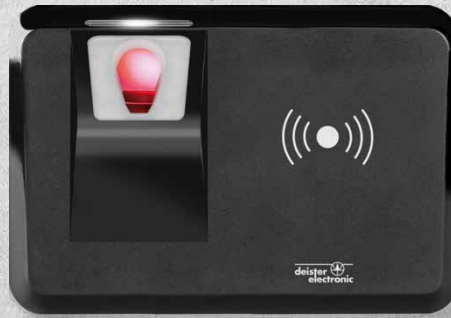

Design meets Performance

The New PRx 6 Reader Generation

Meet our new PRx 6 reader generation. The timeless and elegant design provides a high quality appearance, which in combination with our well-known reading performance will take any access control system to the next level.

On top of supporting all popular reading technologies also Bluetooth and NFC are supported. The illuminated keyboard makes the use at night or in a dark environment easy for the user and the 3 LEDs on top provide a clear communication of the reader's status.

BPx 16

Reading Technologies